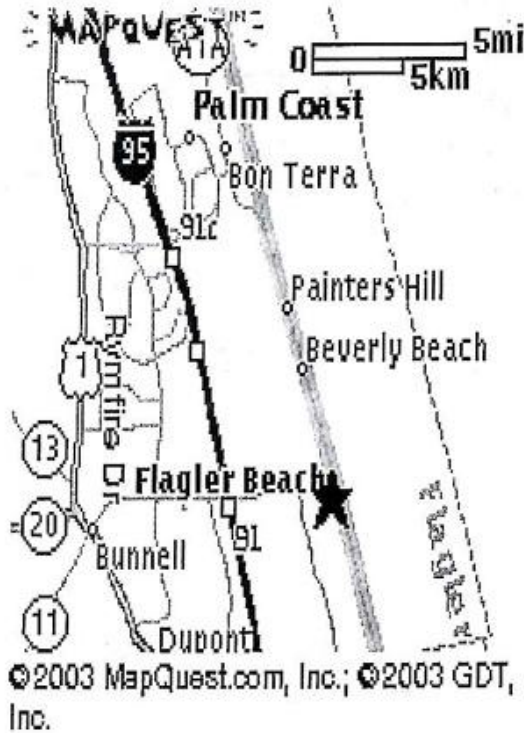

LET'S GET LOG

hosted by
FOREPLAY VANNERS

MAY 4 - 6 2012
BEVERLEY BEACH CAMPTOWN

\$55 Pre Reg - **\$60 at the Gate** Motorhomes and Ravel Trailers \$35 Extra

Food - Music - Games - Tiki Bar - Van Show n Shine - Salsa Contest

DIRECTIONS I-95 TO EXIT 284 HIWAY 100. BETWEEN DAYTONA BEACH AND JACKSONVILLE. TAKE HIWAY 100 EAST TO FLAGLER BEACH. TURN NORTH ON HIWAY A1A. BEVERLEY BEACH CAMPTOWN IS ON THE RIGHT ABOUT 2 MILES. WWW.BEVERLYBEACHCAMPTOWN.COM

NAME: _____

ADDRESS: _____

CITY/STATE: _____ ZIP CODE: _____

Club
 FILIATION _____

SIGNATURE: _____

\$55 Pre Reg - **\$60 at the Gate** Motorhomes and Ravel Trailers \$35 Extra

Food – Music – Games – Tiki Bar – Van Show n Shine – Salsa Contest